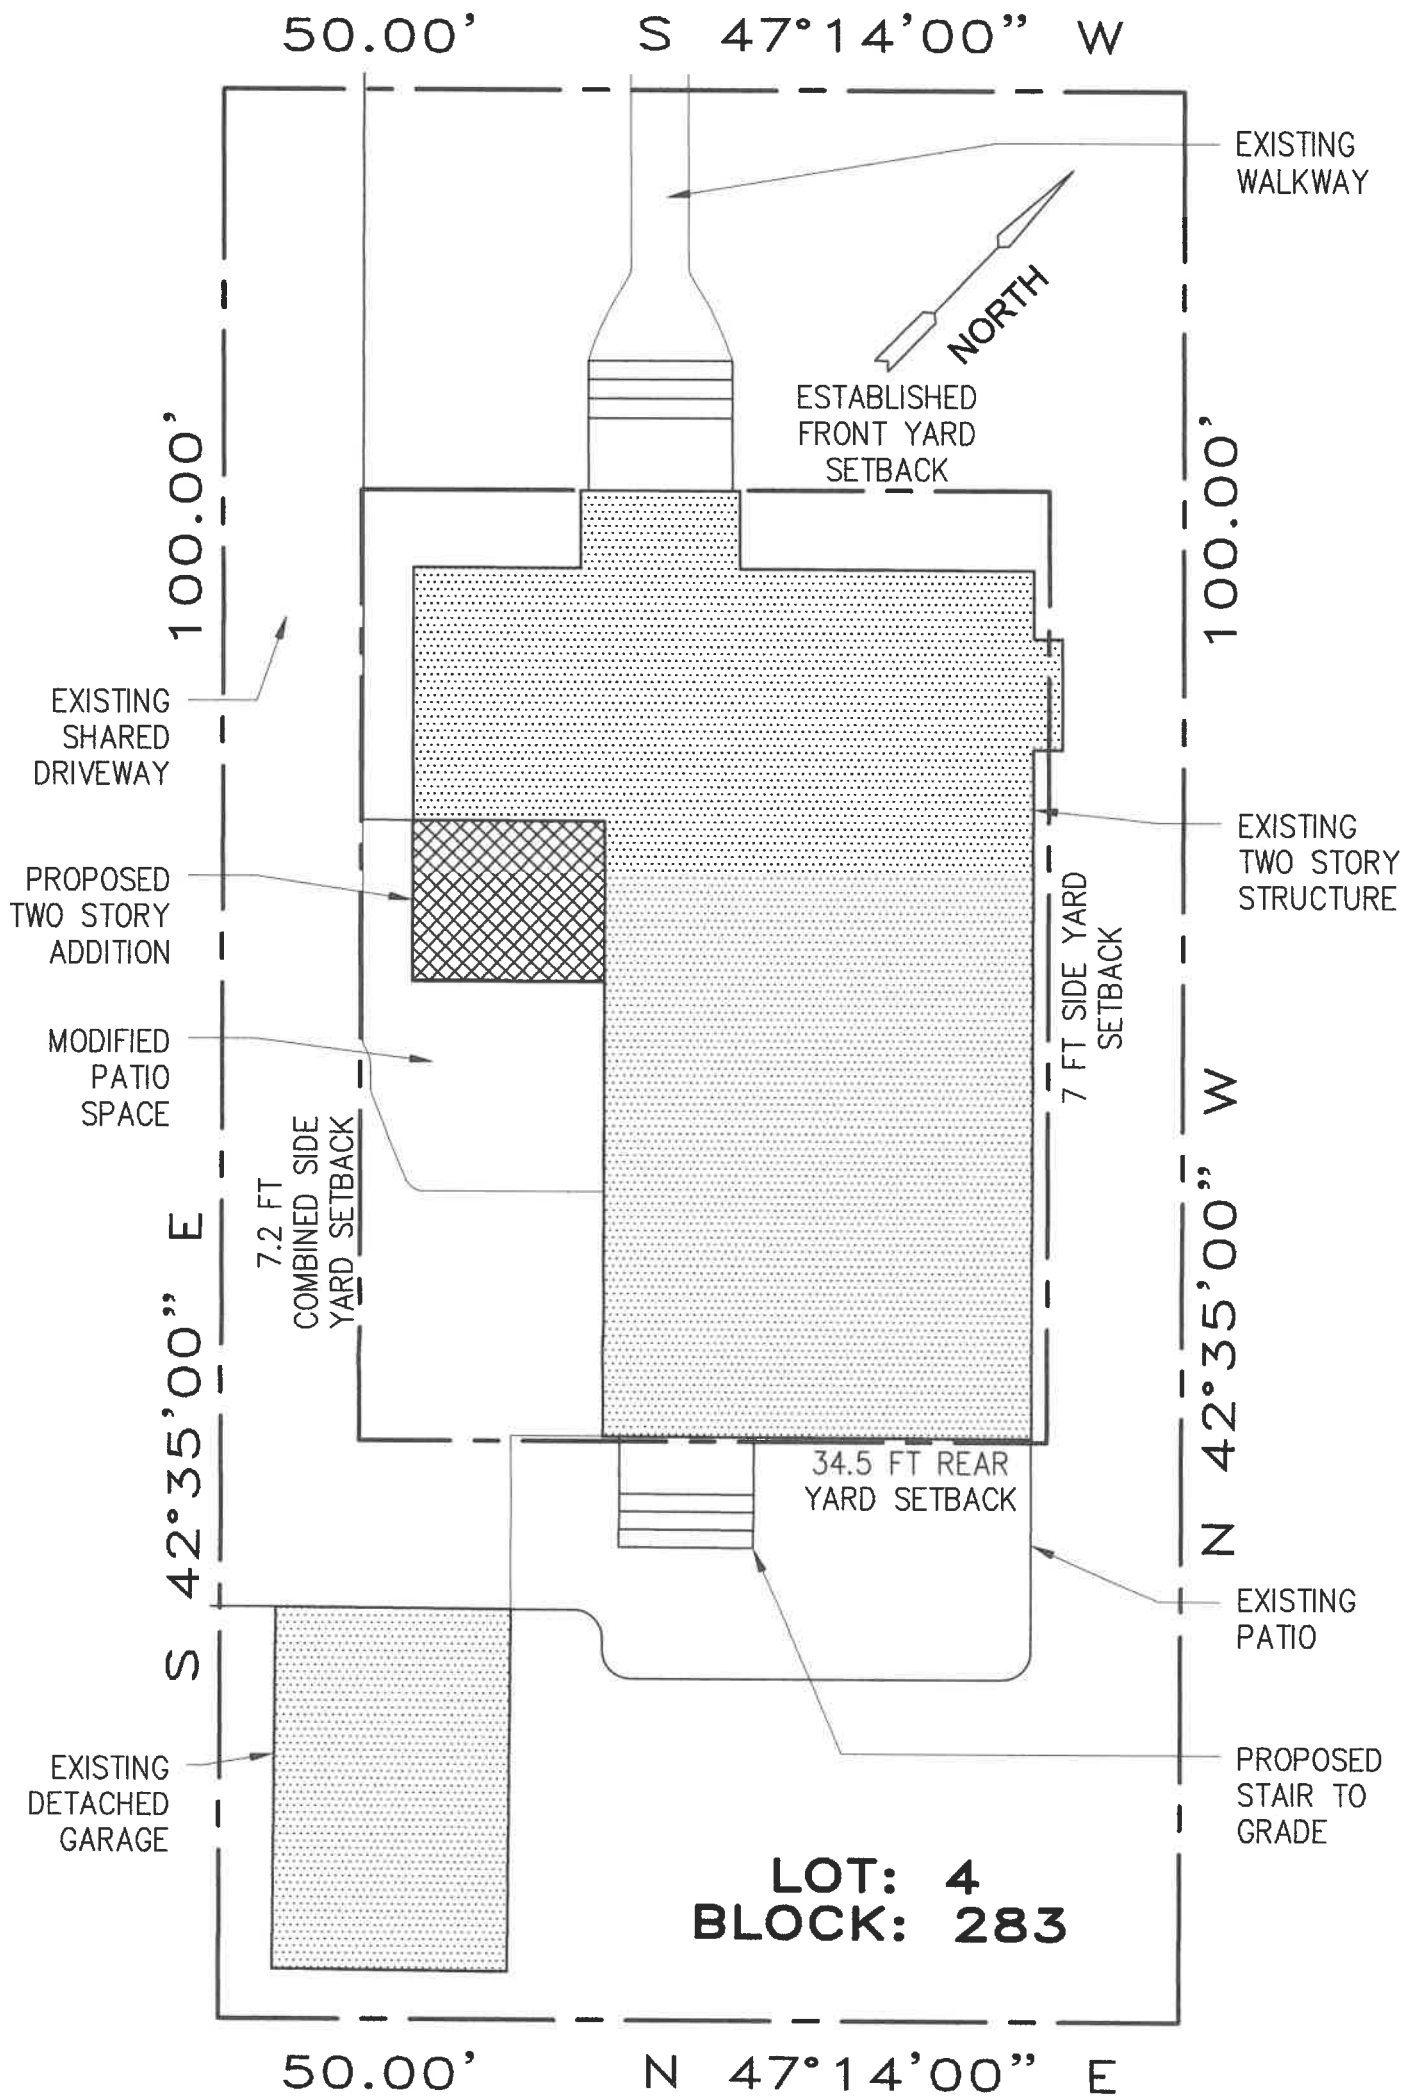

# 24 TUXEDO PLACE

INFORMATION OBTAINED FROM SURVEY BY:  
**CONTROL LAYOUTS, INC**  
 271 CLEVELAND AVE HIGHLAND PARK, NJ 08904  
 (732) 846-9100  
 DATE OF SURVEY: 6-18-15 FILE #700-15

*[Handwritten signature]*

1  
-  
**PROPOSED SITE PLAN**  
SCALE 1"=10'

**k.abrams|architect**  
 917.363.5576  
 kabramsarchitect.com

**RYAN RESIDENCE**  
 BLOCK: 283 LOT: 4  
 24 TUXEDO PLACE  
 CRANFORD, NJ 4.10.23

DRAWING #:  
**A-1.1**